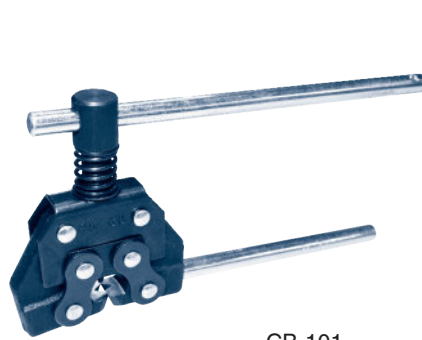

Roller Chain

Each box contains one CL. Special lengths available.

Chain Breakers

Model	Range	
	From inch	To inch
CB-101 (Small)	3/8"	3/4"
CB-102 (Large)	3/4"	1.1/4"

CB-101

CB-102

Chain Pullers

Model	Range	
	From inch	To inch
CB-105 (Small)	1/4"	3/4"
CB-106 (Large)	3/4"	1.1/4"