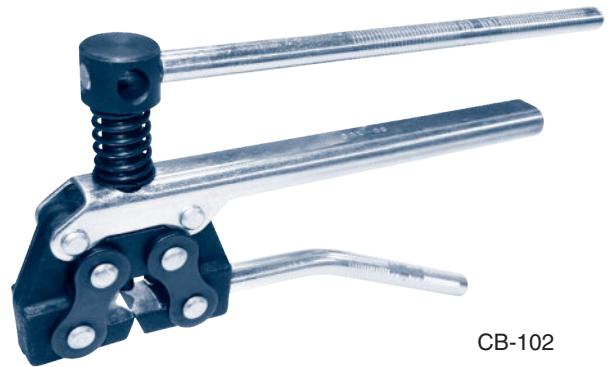

Roller Chain

Each box contains one CL. Special lengths available.

Chain Breakers

Model	Range	
	From inch	To inch
CB-101 (Small)	3/8"	3/4"
CB-102 (Large)	3/4"	1.1/4"

CB-101

CB-102

Chain Pullers

Model	Range	
	From inch	To inch
CB-105 (Small)	1/4"	3/4"
CB-106 (Large)	3/4"	1.1/4"