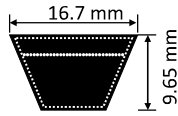

Mfg. range	Weight/metre (Kgs)
21" to 242"	0.164

Section	Dimensions (mm)		Angle (Degree)	Rec. min pulley dia.	MOQ (No. of V-Belts)
	Top width	Thickness			
5L	16.7	9.65	40	91mm(de)	36

• Nominal Length (inches) = Belt No./10 = 'La'