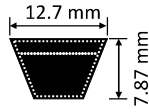

Mfg. range	Weight/metre (Kgs)
10.5" to 177"	0.056

Section	Dimensions (mm)		Angle (Degree)	Rec. min pulley dia.	MOQ (No. of V-Belts)
	Top width	Thickness			
3L	9.65	5.59	40	45mm (de)	64

• Nominal Length (inches) = Belt No./10 = 'La'

Mfg. range	Weight/metre (Kgs)
15" to 359"	0.109

Section	Dimensions (mm)		Angle (Degree)	Rec. min pulley dia.	MOQ (No. of V-Belts)
	Top width	Thickness			
4L	12.7	7.87	40	65mm(de)	53

• Nominal Length (inches) = Belt No./10 = 'La'